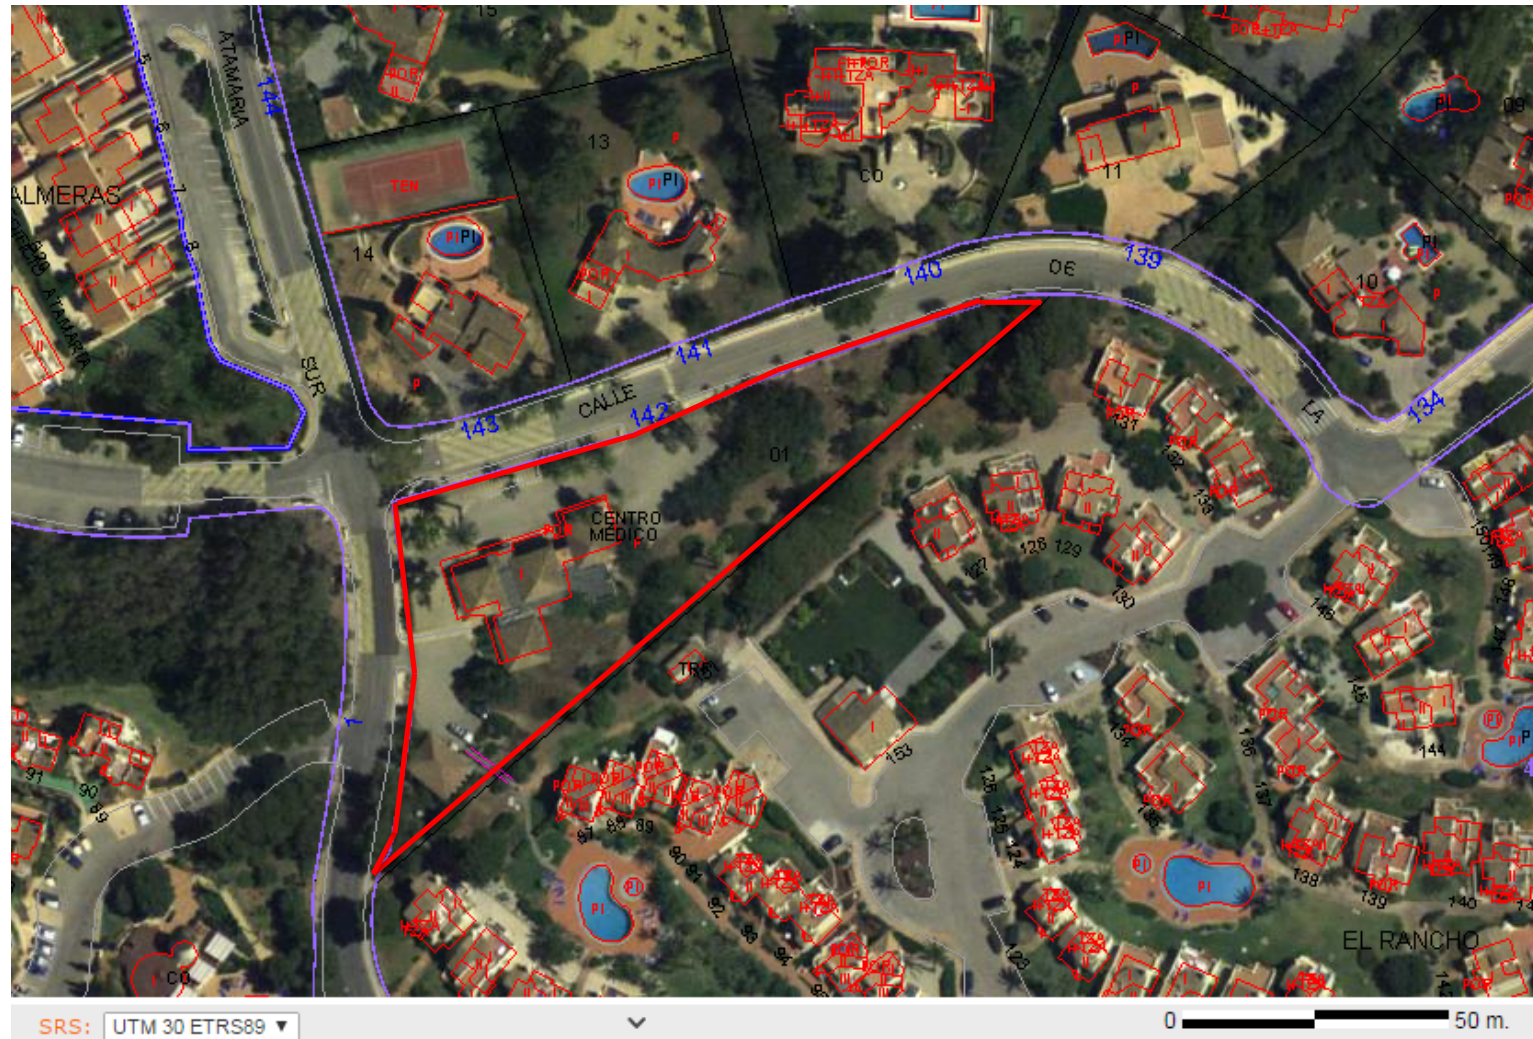

LA MANGA CLUB
sport & leisure

LA JOYA

*Wergeland
& Partners*

IDEALLY LOCATED AT THE HEART OF
LA MANGA CLUB WITH STUNNING SEA VIEWS

LA MANGA CLUB
sport & leisure

LA JOYA

IDEALLY LOCATED AT THE HEART OF
LA MANGA CLUB WITH STUNNING SEA VIEWS

*Wergeland
& Partners*

LA MANGA CLUB
sport & leisure

LA JOYA

IDEALLY LOCATED AT THE HEART OF
LA MANGA CLUB WITH STUNNING SEA VIEWS

*Wergeland
& Partners*

PLOT 1
SURFACE 2.006 m²
BUILDABILITY 298 m²

PLOT 2
SURFACE 2.072 m²
BUILDABILITY 308 m²
