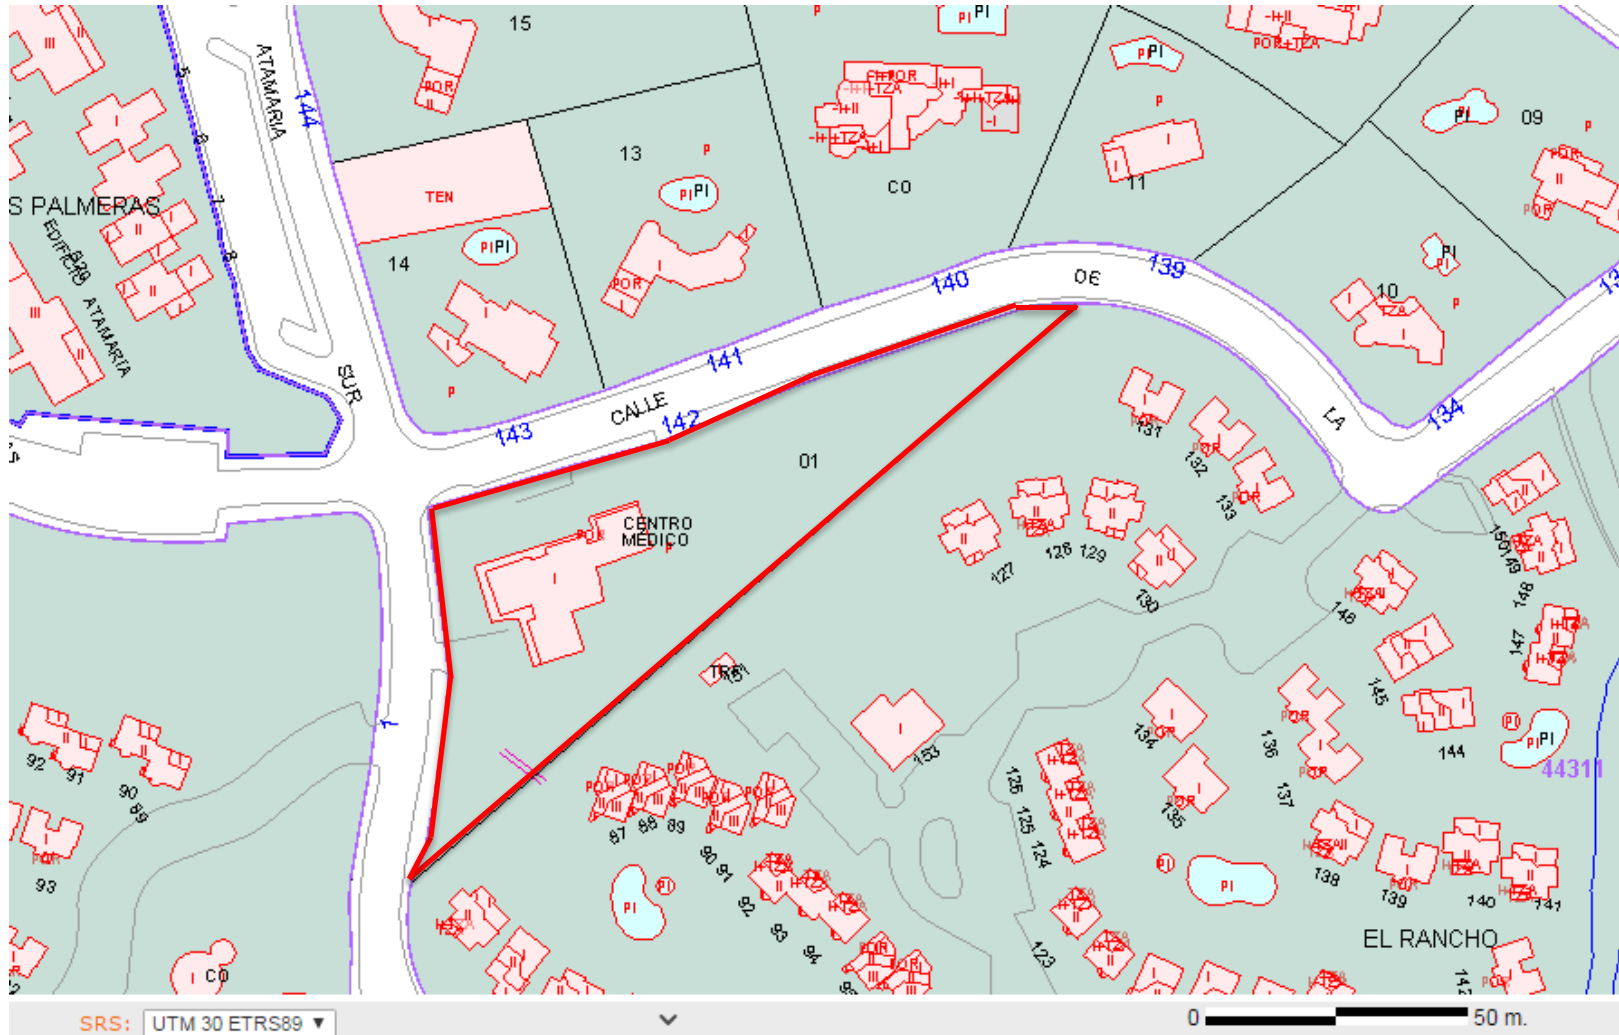

LA MANGA CLUB
sport & leisure

LA JOYA

*Wergeland
& Partners*

IDEALLY LOCATED AT THE HEART OF
LA MANGA CLUB WITH STUNNING SEA VIEWS

LA MANGA CLUB
sport & leisure

LA JOYA

IDEALLY LOCATED AT THE HEART OF
LA MANGA CLUB WITH STUNNING SEA VIEWS

*Wergeland
& Partners*

LA MANGA CLUB
sport & leisure

LA JOYA

IDEALLY LOCATED AT THE HEART OF
LA MANGA CLUB WITH STUNNING SEA VIEWS

*Wergeland
& Partners*

PLOT 1
SURFACE 2.006 m²
BUILDABILITY 298 m²

PLOT 2
SURFACE 2.072 m²
BUILDABILITY 308 m²
